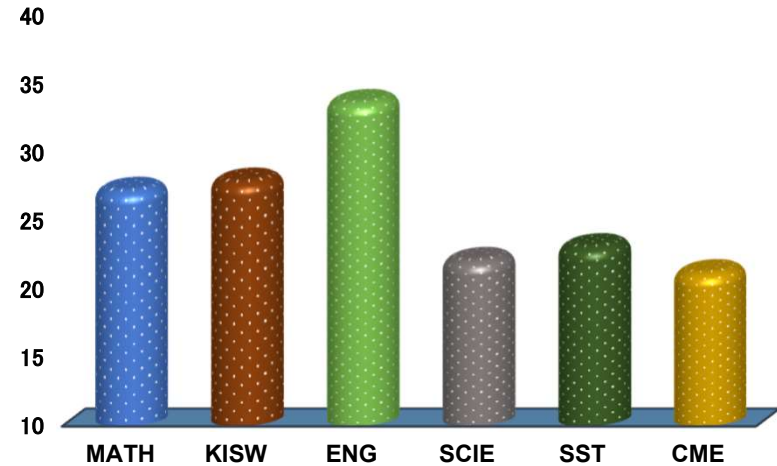

HEKIMA WARDOLF

REGION: DAR ES SALAAM

SCHOOL AVERAGE

25.9

DISTRICT: UBUNGO

SUBJECT AND GRADE PERFORMANCE ANALYSIS

SUBJECT RANKING

ENGLISH	33.6	67%	1
KISWAHILI	27.9	56%	2
MATHEMATICS	27.2	54%	3
SOCIAL STUDIES	23.1	46%	4
SCIENCE	22.1	44%	5
CIVIC AND MORAL EDUCATION	21.2	42%	6

SUBJECT GRADE ANALYSIS

SUBJECT/GRADE	A	B	C	D	F
MATHEMATICS	0	7	8	2	1
KISWAHILI	0	8	8	1	1
ENGLISH	2	10	5	1	0
SCIENCE	0	6	1	9	2
SOCIAL STUDIES	0	4	7	6	1
CIVIC AND MORAL	0	0	7	10	1

OVERALL GRADE ANALYSIS

A	0	18	0%
B	4		5%
C	10		12%
D	4		5%
F	0		0%

CHART SUBJECT ANALYSIS

BOYS VS GIRLS PERFORMANCE

	SAT		SAT	18
	11		7	
	25%		27%	

REGISTERED	20	100%
SEATED	18	90%
ABSENTEES	2	10%
PASSED	14	70%
FAILED	4	20%